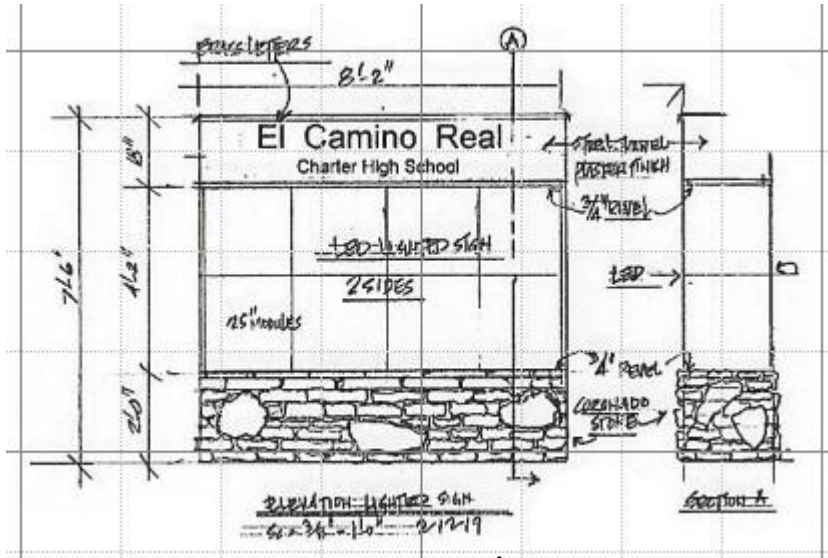

1

2

El Camino Real Charter High School
7401 Shoup Avenue, 91307

1

2

Issue With Prior Approval Regarding Signs

Graphic 09

Case No. CPC 2016-1256(CU) Condition No. 13
Signs. All exterior signs shall be of an identification type and shall be affixed to the façade of the building.

The location of the most projecting portion for the façade is approximate 85 feet from the centerline of the street and somewhat obscured by trees.

Location of Proposed Signs

1 / Monument Sign

2 / Wall Sign