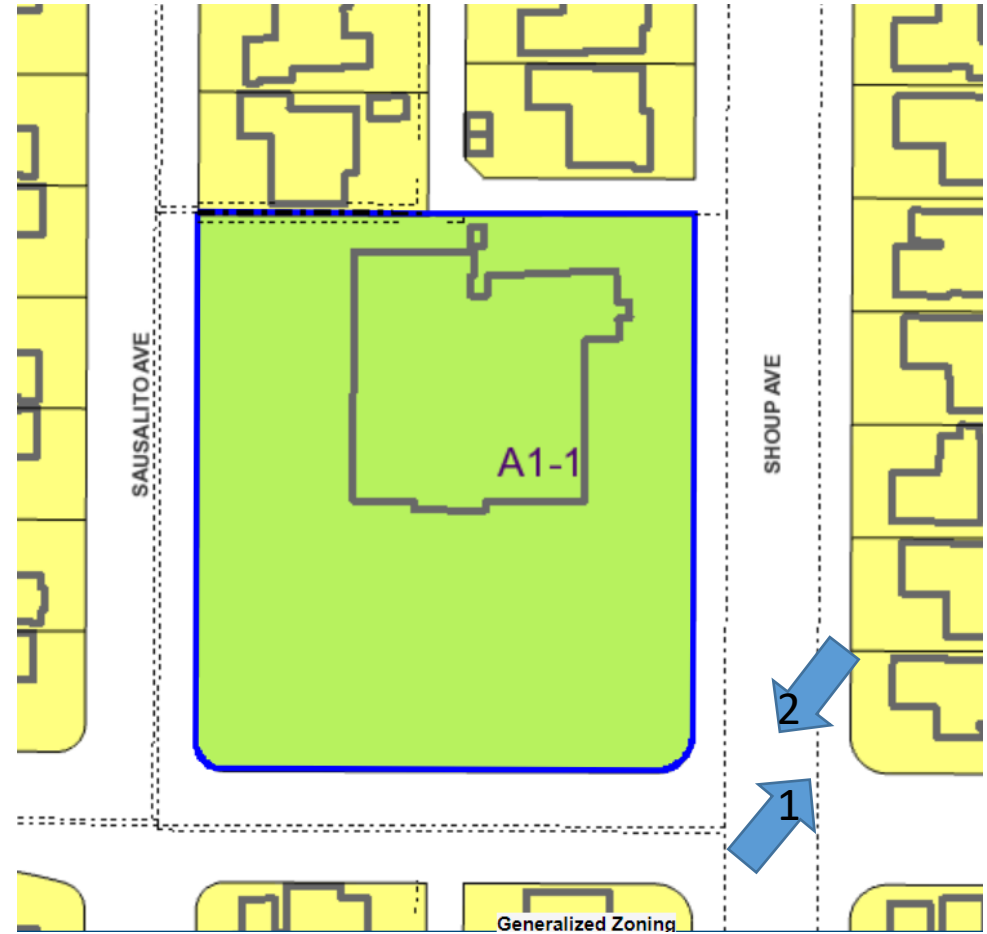

El Camino Real Charter High School 7401 Shoup Avenue, 91307

Address: 7401 N SHOUP AVE
 APN: 2022019023
 PIN #: 186B101 532

Tract: TR 29454
 Block: None
 Lot: LT 1
 Arb: None

Zoning: A1-1
 General Plan: Low Residential

2

El Camino Real Charter High School
7401 Shoup Avenue, 91307

1

2

El Camino Real Charter High School
7401 Shoup Avenue, 91307

1

2

El Camino Real Charter High School
7401 Shoup Avenue, 91307

1

2

El Camino Real Charter High School
7401 Shoup Avenue, 91307

1

2

Issue With Prior Approval Regarding Signs

Graphic 09

Case No. CPC 2016-1256(CU) Condition No. 13
Signs. All exterior signs shall be of an identification type and shall be affixed to the façade of the building.

The location of the most projecting portion for the façade is approximate 85 feet from the centerline of the street and somewhat obscured by trees.

Location of Proposed Signs

1 / Monument Sign

2 / Wall Sign