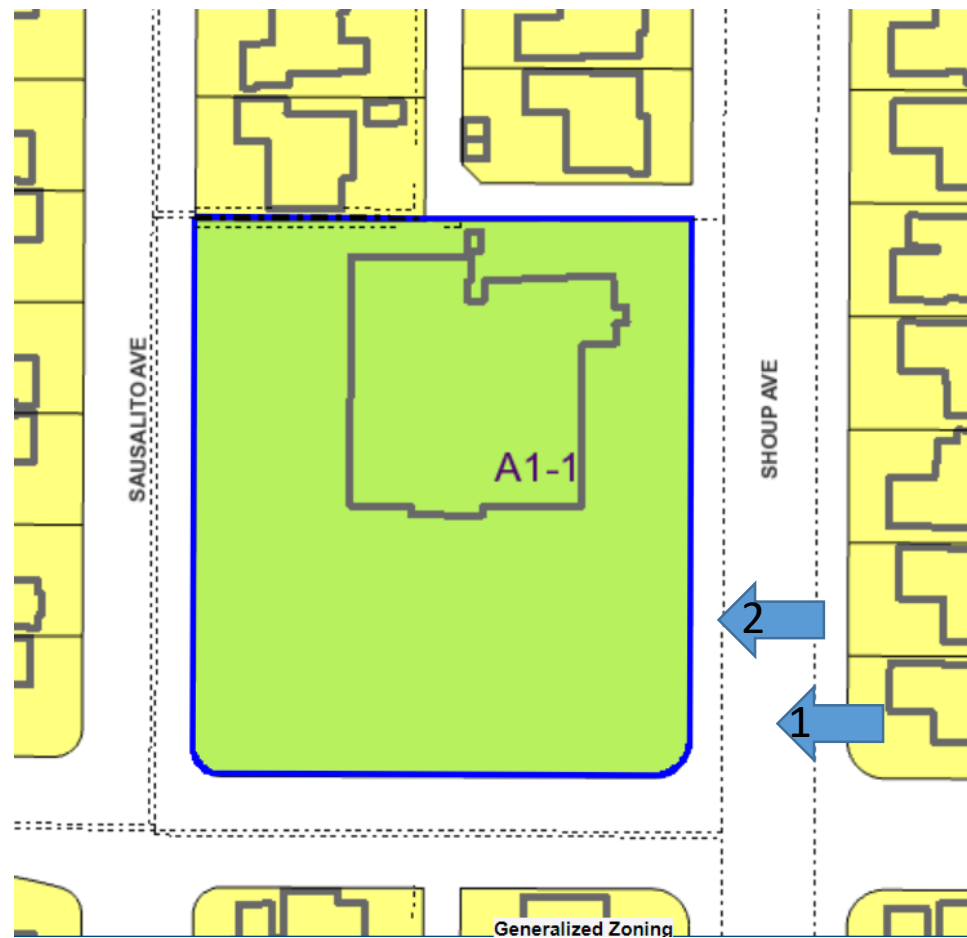

El Camino Real Charter High School 7401 Shoup Avenue, 91307

Address: 7401 N SHOUP AVE
 APN: 2022019023
 PIN #: 186B101 532

Tract: TR 29454
 Block: None
 Lot: LT 1
 Arb: None

Zoning: A1-1
 General Plan: Low Residential

El Camino Real Charter High School
7401 Shoup Avenue, 91307

1

2

El Camino Real Charter High School
7401 Shoup Avenue, 91307

1

2

El Camino Real Charter High School
7401 Shoup Avenue, 91307

1

The location of the most projecting portion for the façade is approximate 85 feet from the centerline of the street and somewhat obscured by trees.

Location of Proposed Signs

1 / Monument Sign

2 / Wall Sign