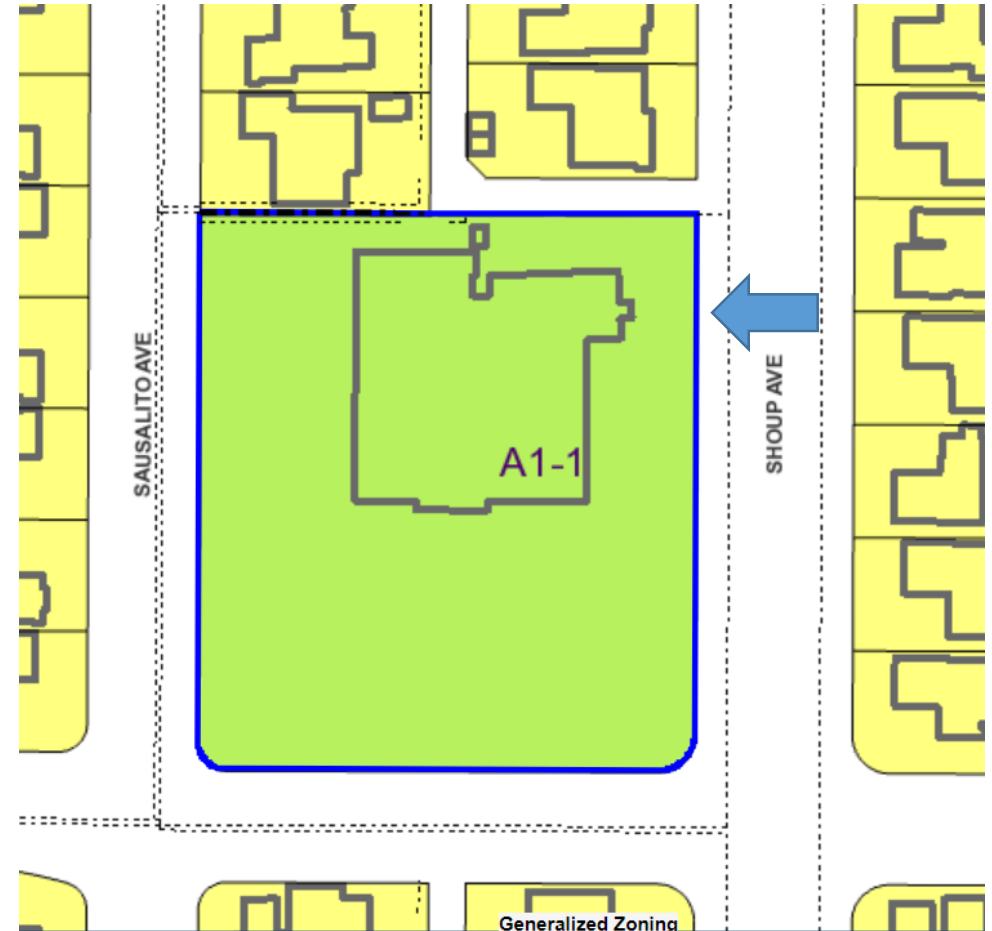

El Camino Real Charter High School 7401 Shoup Avenue, 91307

Address: 7401 N SHOUP AVE
 APN: 2022019023
 PIN #: 186B101 532

Tract: TR 29454
 Block: None
 Lot: LT 1
 Arb: None

Zoning: A1-1
 General Plan: Low Residential

1

2

El Camino Real Charter High School
7401 Shoup Avenue, 91307

1

2

Issue With Prior Approval Regarding Signs

Graphic 09

Case No. CPC 2016-1256(CU) Condition No. 13
Signs. All exterior signs shall be of an identification type and shall be affixed to the façade of the building.

The location of the most projecting portion for the façade is approximate 85 feet from the centerline of the street and somewhat obscured by trees.

Location of Proposed Signs

1 / Monument Sign

2 / Wall Sign