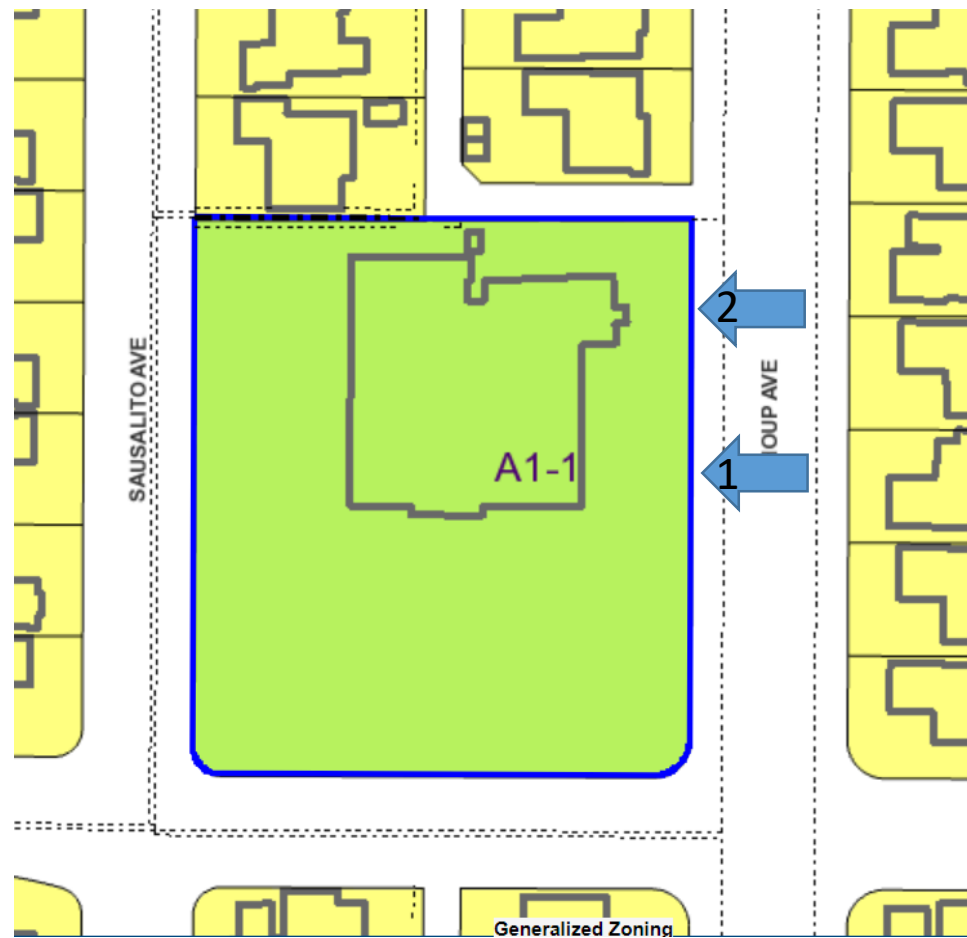

El Camino Real Charter High School 7401 Shoup Avenue, 91307

Address: 7401 N SHOUP AVE
 APN: 2022019023
 PIN #: 186B101 532

Tract: TR 29454
 Block: None
 Lot: LT 1
 Arb: None

Zoning: A1-1
 General Plan: Low Residential

El Camino Real Charter High School
7401 Shoup Avenue, 91307

1

2

El Camino Real Charter High School
7401 Shoup Avenue, 91307

1

2

El Camino Real Charter High School
7401 Shoup Avenue, 91307

1

2

El Camino Real Charter High School
7401 Shoup Avenue, 91307

1

2

El Camino Real Charter High School
7401 Shoup Avenue, 91307

1

2

El Camino Real Charter High School
7401 Shoup Avenue, 91307

The location of the most projecting portion for the façade is approximate 85 feet from the centerline of the street and somewhat obscured by trees.

Location of Proposed Signs

1 / Monument Sign

2 / Wall Sign