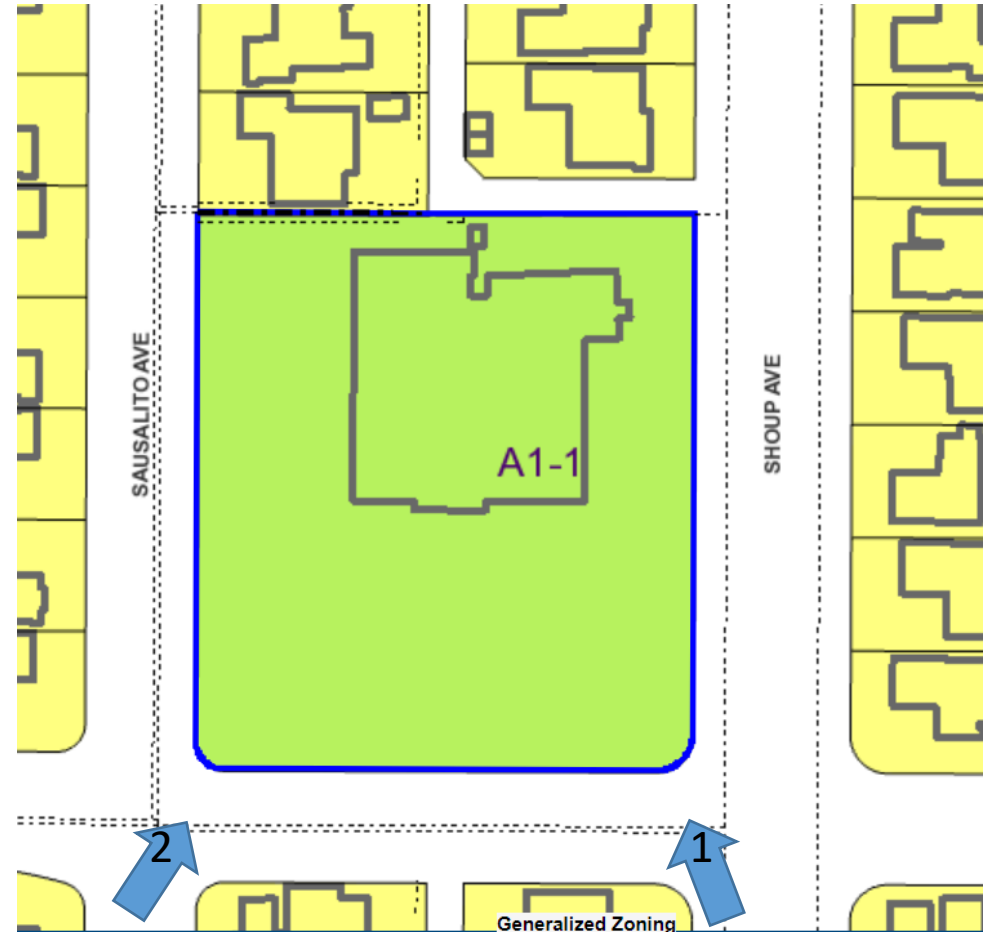

El Camino Real Charter High School 7401 Shoup Avenue, 91307

Address: 7401 N SHOUP AVE
 APN: 2022019023
 PIN #: 186B101 532

Tract: TR 29454
 Block: None
 Lot: LT 1
 Arb: None

Zoning: A1-1
 General Plan: Low Residential

El Camino Real Charter High School
7401 Shoup Avenue, 91307

1

2

El Camino Real Charter High School
7401 Shoup Avenue, 91307

1

2

El Camino Real Charter High School
7401 Shoup Avenue, 91307

1

2

El Camino Real Charter High School
7401 Shoup Avenue, 91307

1

2

El Camino Real Charter High School
7401 Shoup Avenue, 91307

1

2

El Camino Real Charter High School
7401 Shoup Avenue, 91307

The location of the most projecting portion for the façade is approximate 85 feet from the centerline of the street and somewhat obscured by trees.

Location of Proposed Signs

1 / Monument Sign

2 / Wall Sign