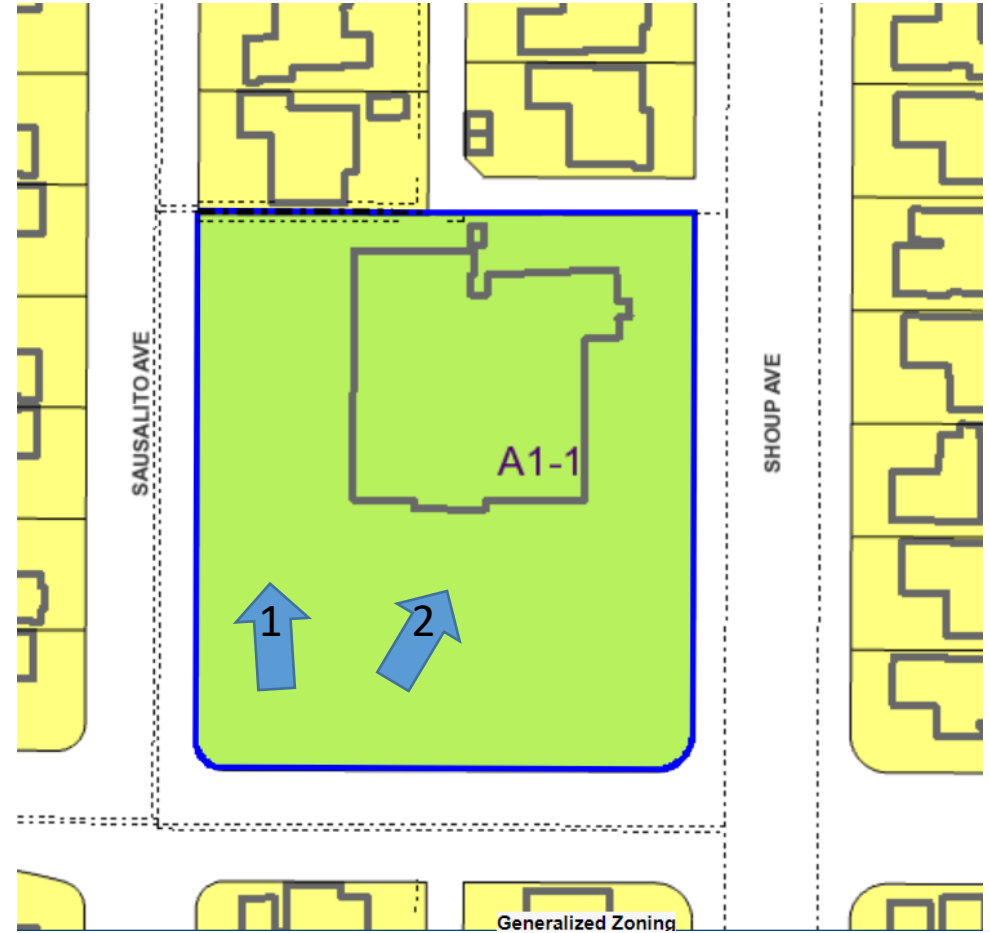

El Camino Real Charter High School 7401 Shoup Avenue, 91307

Address: 7401 N SHOUP AVE
 APN: 2022019023
 PIN #: 186B101 532

Tract: TR 29454
 Block: None
 Lot: LT 1
 Arb: None

Zoning: A1-1
 General Plan: Low Residential

2

El Camino Real Charter High School
7401 Shoup Avenue, 91307

1

2

El Camino Real Charter High School
7401 Shoup Avenue, 91307

1

2

El Camino Real Charter High School
7401 Shoup Avenue, 91307

1

2

El Camino Real Charter High School
7401 Shoup Avenue, 91307

1

2

Issue With Prior Approval Regarding Signs

Graphic 09

Case No. CPC 2016-1256(CU) Condition No. 13
Signs. All exterior signs shall be of an identification type and shall be affixed to the façade of the building.

The location of the most projecting portion for the façade is approximate 85 feet from the centerline of the street and somewhat obscured by trees.

Location of Proposed Signs

1 / Monument Sign

2 / Wall Sign